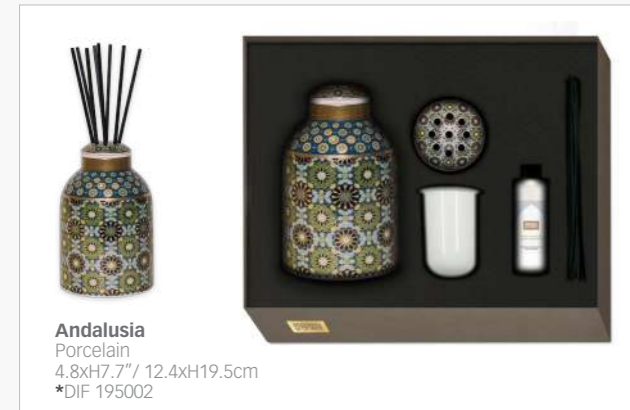

HOME DECOR | OBJET DÉCO

Porcelain Fragrance Diffuser | Diffuseur de Parfum en Porcelaine

To appropriate a scent or a perfume is your way to give an identity to your home. Images d'Orient has created perfume diffusers with different fragrances to suit your interior. These fragrances are made in the UK, and are free of alcohol and pesticides. Little trick: to transform your diffuser into a beautiful vase, just remove the 2 top cap elements and place some flowers!

S'approprier une senteur ou un parfum, c'est vouloir donner une identité à sa maison. Images d'Orient a créé des diffuseurs d'ambiance dont les parfums nous viennent du Royaume-Uni et sont sans alcool ni pesticide. La petite astuce pour transformer ce diffuseur en vase décoratif, est de retirer les deux éléments qui servent de couvercle et d'y placer un joli bouquet de fleurs !

Components / Composants

- Vase / Vase
- Vase Cover / Couvercle de vase
- Fragrance Container / Flacon de parfum d'intérieur
- Fragrance sticks / Bâtonnets de fragrance
- 150 ml Fragrance / Eau de parfum d'intérieur de 150ml

Available Fragrances / Fragrances Disponibles

- Patchouli / Patchouli
- Jasmine / Jasmin
- Rose & Oud
- Sandalwood / Bois de Santal

* Product sold in a Gift Package 12.2x10.4xH5.5" / 31x26.5xH14cm
** Product sold in a Gift Package