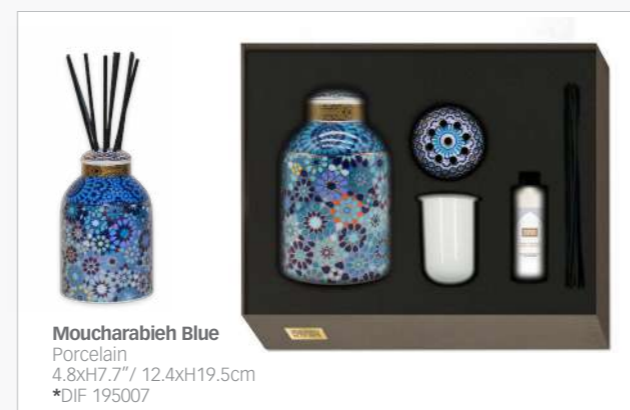

HOME DECOR | OBJET DÉCO

Porcelain Fragrance Diffuser | Diffuseur de Parfum en Porcelaine

To appropriate a scent or a perfume is your way to give an identity to your home. Images d'Orient has created perfume diffusers with different fragrances to suit your interior. These fragrances are made in the UK, and are free of alcohol and pesticides. Little trick: to transform your diffuser into a beautiful vase, just remove the 2 top cap elements and place some flowers!

S'approprier une senteur ou un parfum, c'est vouloir donner une identité à sa maison. Images d'Orient a créé des diffuseurs d'ambiance dont les parfums nous viennent du Royaume-Uni et sont sans alcool ni pesticide. La petite astuce pour transformer ce diffuseur en vase décoratif, est de retirer les deux éléments qui servent de couvercle et d'y placer un joli bouquet de fleurs !

Components / Composants

- Vase / Vase
- Vase Cover / Couvercle de vase
- Fragrance Container / Flacon de parfum d'intérieur
- Fragrance sticks / Bâtonnets de fragrance
- 150 ml Fragrance / Eau de parfum d'intérieur de 150ml

Available Fragrances / Fragrances Disponibles

- Patchouli / Patchouli
- Jasmine / Jasmin
- Rose & Oud
- Sandalwood / Bois de Santal

* Product sold in a Gift Package 12.2x10.4xH5.5" / 31x26.5xH14cm
** Product sold in a Gift Package