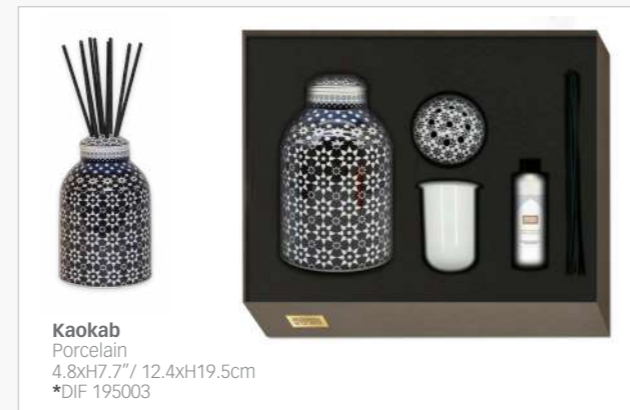

HOME DECOR | OBJET DÉCO

Porcelain Fragrance Diffuser | Diffuseur de Parfum en Porcelaine

To appropriate a scent or a perfume is your way to give an identity to your home. Images d'Orient has created perfume diffusers with different fragrances to suit your interior. These fragrances are made in the UK, and are free of alcohol and pesticides. Little trick: to transform your diffuser into a beautiful vase, just remove the 2 top cap elements and place some flowers!

S'approprier une senteur ou un parfum, c'est vouloir donner une identité à sa maison. Images d'Orient a créé des diffuseurs d'ambiance dont les parfums nous viennent du Royaume-Uni et sont sans alcool ni pesticide. La petite astuce pour transformer ce diffuseur en vase décoratif, est de retirer les deux éléments qui servent de couvercle et d'y placer un joli bouquet de fleurs !

Components / Composants

- Vase / Vase
- Vase Cover / Couvercle de vase
- Fragrance Container / Flacon de parfum d'intérieur
- Fragrance sticks / Bâtonnets de fragrance
- 150 ml Fragrance / Eau de parfum d'intérieur de 150ml

Available Fragrances / Fragrances Disponibles

- Patchouli / Patchouli
- Jasmine / Jasmin
- Rose & Oud
- Sandalwood / Bois de Santal

* Product sold in a Gift Package 12.2x10.4xH5.5" / 31x26.5xH14cm
** Product sold in a Gift Package