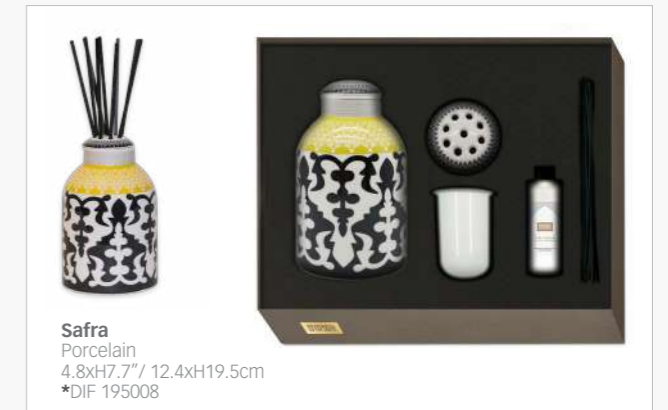

HOME DECOR | OBJET DÉCO

Porcelain Fragrance Diffuser | Diffuseur de Parfum en Porcelaine

To appropriate a scent or a perfume is your way to give an identity to your home. Images d'Orient has created perfume diffusers with different fragrances to suit your interior. These fragrances are made in the UK, and are free of alcohol and pesticides. Little trick: to transform your diffuser into a beautiful vase, just remove the 2 top cap elements and place some flowers!

S'approprier une senteur ou un parfum, c'est vouloir donner une identité à sa maison. Images d'Orient a créé des diffuseurs d'ambiance dont les parfums nous viennent du Royaume-Uni et sont sans alcool ni pesticide. La petite astuce pour transformer ce diffuseur en vase décoratif, est de retirer les deux éléments qui servent de couvercle et d'y placer un joli bouquet de fleurs !

Components / Composants

- Vase / Vase
- Vase Cover / Couvercle de vase
- Fragrance Container / Flacon de parfum d'intérieur
- Fragrance sticks / Bâtonnets de fragrance
- 150 ml Fragrance / Eau de parfum d'intérieur de 150ml

Available Fragrances / Fragrances Disponibles

- Patchouli / Patchouli
- Jasmine / Jasmin
- Rose & Oud
- Sandalwood / Bois de Santal

* Product sold in a Gift Package 12.2x10.4xH5.5" / 31x26.5xH14cm
** Product sold in a Gift Package