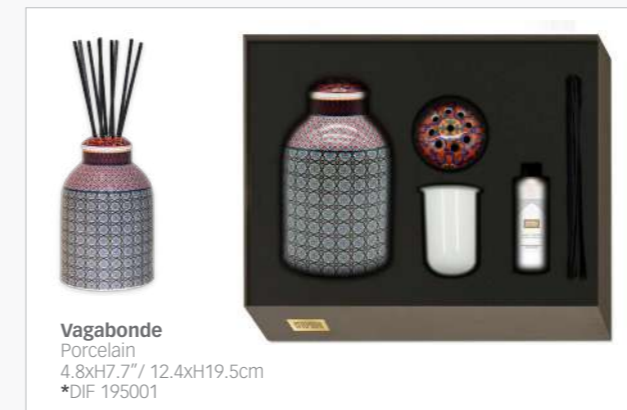

HOME DECOR | OBJET DÉCO

Porcelain Fragrance Diffuser | Diffuseur de Parfum en Porcelaine

To appropriate a scent or a perfume is your way to give an identity to your home. Images d'Orient has created perfume diffusers with different fragrances to suit your interior. These fragrances are made in the UK, and are free of alcohol and pesticides. Little trick: to transform your diffuser into a beautiful vase, just remove the 2 top cap elements and place some flowers!

S'approprier une senteur ou un parfum, c'est vouloir donner une identité à sa maison. Images d'Orient a créé des diffuseurs d'ambiance dont les parfums nous viennent du Royaume-Uni et sont sans alcool ni pesticide. La petite astuce pour transformer ce diffuseur en vase décoratif, est de retirer les deux éléments qui servent de couvercle et d'y placer un joli bouquet de fleurs !

Components / Composants

- Vase / Vase
- Vase Cover / Couvercle de vase
- Fragrance Container / Flacon de parfum d'intérieur
- Fragrance sticks / Bâtonnets de fragrance
- 150 ml Fragrance / Eau de parfum d'intérieur de 150ml

Available Fragrances / Fragrances Disponibles

- Patchouli / Patchouli
- Jasmine / Jasmin
- Rose & Oud
- Sandalwood / Bois de Santal

* Product sold in a Gift Package 12.2x10.4xH5.5" / 31x26.5xH14cm
** Product sold in a Gift Package