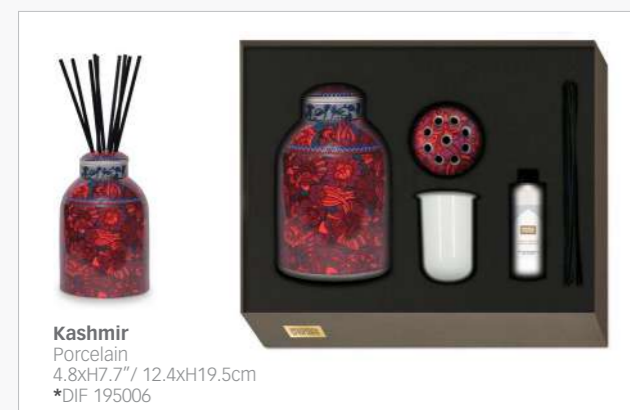

HOME DECOR | OBJET DÉCO

Porcelain Fragrance Diffuser | Diffuseur de Parfum en Porcelaine

To appropriate a scent or a perfume is your way to give an identity to your home. Images d'Orient has created perfume diffusers with different fragrances to suit your interior. These fragrances are made in the UK, and are free of alcohol and pesticides. Little trick: to transform your diffuser into a beautiful vase, just remove the 2 top cap elements and place some flowers!

S'approprier une senteur ou un parfum, c'est vouloir donner une identité à sa maison. Images d'Orient a créé des diffuseurs d'ambiance dont les parfums nous viennent du Royaume-Uni et sont sans alcool ni pesticide. La petite astuce pour transformer ce diffuseur en vase décoratif, est de retirer les deux éléments qui servent de couvercle et d'y placer un joli bouquet de fleurs !

Components / Composants

- Vase / Vase
- Vase Cover / Couvercle de vase
- Fragrance Container / Flacon de parfum d'intérieur
- Fragrance sticks / Bâtonnets de fragrance
- 150 ml Fragrance / Eau de parfum d'intérieur de 150ml

Available Fragrances / Fragrances Disponibles

- Patchouli / Patchouli
- Jasmine / Jasmin
- Rose & Oud
- Sandalwood / Bois de Santal

* Product sold in a Gift Package 12.2x10.4xH5.5" / 31x26.5xH14cm
** Product sold in a Gift Package