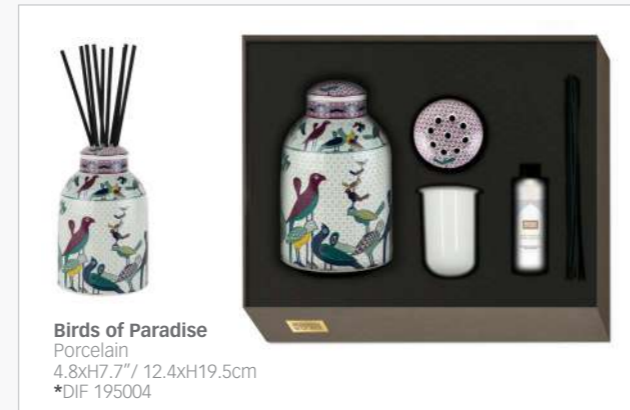

HOME DECOR | OBJET DÉCO

Porcelain Fragrance Diffuser | Diffuseur de Parfum en Porcelaine

To appropriate a scent or a perfume is your way to give an identity to your home. Images d'Orient has created perfume diffusers with different fragrances to suit your interior. These fragrances are made in the UK, and are free of alcohol and pesticides. Little trick: to transform your diffuser into a beautiful vase, just remove the 2 top cap elements and place some flowers!

S'approprier une senteur ou un parfum, c'est vouloir donner une identité à sa maison. Images d'Orient a créé des diffuseurs d'ambiance dont les parfums nous viennent du Royaume-Uni et sont sans alcool ni pesticide. La petite astuce pour transformer ce diffuseur en vase décoratif, est de retirer les deux éléments qui servent de couvercle et d'y placer un joli bouquet de fleurs !

Components / Composants

- Vase / Vase
- Vase Cover / Couvercle de vase
- Fragrance Container / Flacon de parfum d'intérieur
- Fragrance sticks / Bâtonnets de fragrance
- 150 ml Fragrance / Eau de parfum d'intérieur de 150ml

Available Fragrances / Fragrances Disponibles

- Patchouli / Patchouli
- Jasmine / Jasmin
- Rose & Oud
- Sandalwood / Bois de Santal

* Product sold in a Gift Package 12.2x10.4xH5.5" / 31x26.5xH14cm
** Product sold in a Gift Package