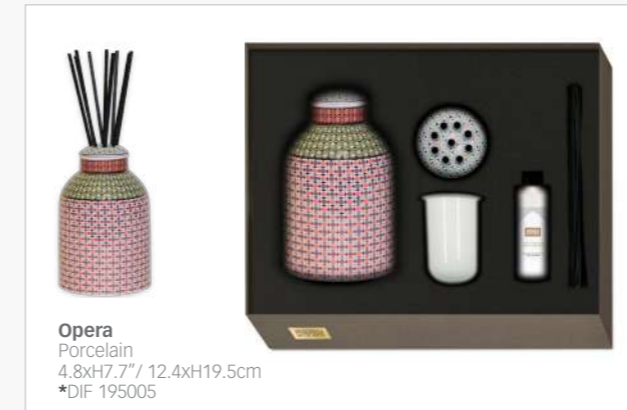

HOME DECOR | OBJET DÉCO

Porcelain Fragrance Diffuser | Diffuseur de Parfum en Porcelaine

To appropriate a scent or a perfume is your way to give an identity to your home. Images d'Orient has created perfume diffusers with different fragrances to suit your interior. These fragrances are made in the UK, and are free of alcohol and pesticides. Little trick: to transform your diffuser into a beautiful vase, just remove the 2 top cap elements and place some flowers!

S'approprier une senteur ou un parfum, c'est vouloir donner une identité à sa maison. Images d'Orient a créé des diffuseurs d'ambiance dont les parfums nous viennent du Royaume-Uni et sont sans alcool ni pesticide. La petite astuce pour transformer ce diffuseur en vase décoratif, est de retirer les deux éléments qui servent de couvercle et d'y placer un joli bouquet de fleurs !

Components / Composants

- Vase / Vase
- Vase Cover / Couvercle de vase
- Fragrance Container / Flacon de parfum d'intérieur
- Fragrance sticks / Bâtonnets de fragrance
- 150 ml Fragrance / Eau de parfum d'intérieur de 150ml

Available Fragrances / Fragrances Disponibles

- Patchouli / Patchouli
- Jasmine / Jasmin
- Rose & Oud
- Sandalwood / Bois de Santal

* Product sold in a Gift Package 12.2x10.4xH5.5" / 31x26.5xH14cm
** Product sold in a Gift Package