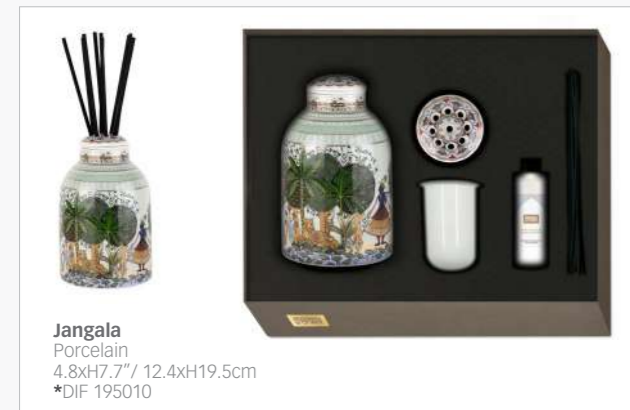

HOME DECOR | OBJET DÉCO

Porcelain Fragrance Diffuser | Diffuseur de Parfum en Porcelaine

To appropriate a scent or a perfume is your way to give an identity to your home. Images d'Orient has created perfume diffusers with different fragrances to suit your interior. These fragrances are made in the UK, and are free of alcohol and pesticides. Little trick: to transform your diffuser into a beautiful vase, just remove the 2 top cap elements and place some flowers!

S'approprier une senteur ou un parfum, c'est vouloir donner une identité à sa maison. Images d'Orient a créé des diffuseurs d'ambiance dont les parfums nous viennent du Royaume-Uni et sont sans alcool ni pesticide. La petite astuce pour transformer ce diffuseur en vase décoratif, est de retirer les deux éléments qui servent de couvercle et d'y placer un joli bouquet de fleurs !

Components / Composants

- Vase / Vase
- Vase Cover / Couvercle de vase
- Fragrance Container / Flacon de parfum d'intérieur
- Fragrance sticks / Bâtonnets de fragrance
- 150 ml Fragrance / Eau de parfum d'intérieur de 150ml

Available Fragrances / Fragrances Disponibles

- Patchouli / Patchouli
- Jasmine / Jasmin
- Rose & Oud
- Sandalwood / Bois de Santal

* Product sold in a Gift Package 12.2x10.4xH5.5" / 31x26.5xH14cm
** Product sold in a Gift Package