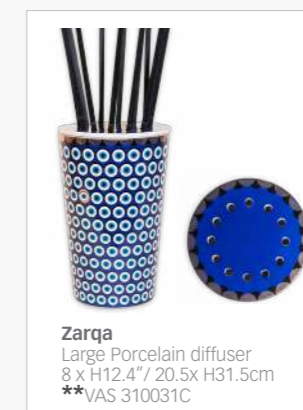

HOME DECOR | OBJET DÉCO

Porcelain Fragrance Diffuser | Diffuseur de Parfum en Porcelaine

To appropriate a scent or a perfume is your way to give an identity to your home. Images d'Orient has created perfume diffusers with different fragrances to suit your interior. These fragrances are made in the UK, and are free of alcohol and pesticides. Little trick: to transform your diffuser into a beautiful vase, just remove the 2 top cap elements and place some flowers!

S'approprier une senteur ou un parfum, c'est vouloir donner une identité à sa maison. Images d'Orient a créé des diffuseurs d'ambiance dont les parfums nous viennent du Royaume-Uni et sont sans alcool ni pesticide. La petite astuce pour transformer ce diffuseur en vase décoratif, est de retirer les deux éléments qui servent de couvercle et d'y placer un joli bouquet de fleurs !

Components / Composants

- Vase / Vase
- Vase Cover / Couvercle de vase
- Fragrance Container / Flacon de parfum d'intérieur
- Fragrance sticks / Bâtonnets de fragrance
- 150 ml Fragrance / Eau de parfum d'intérieur de 150ml

Available Fragrances / Fragrances Disponibles

- Patchouli / Patchouli
- Jasmine / Jasmin
- Rose & Oud
- Sandalwood / Bois de Santal

* Product sold in a Gift Package 12.2x10.4xH5.5" / 31x26.5xH14cm
** Product sold in a Gift Package