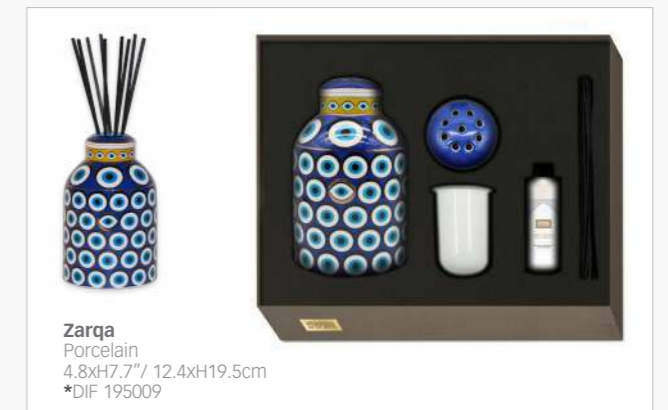

HOME DECOR | OBJET DÉCO

Porcelain Fragrance Diffuser | Diffuseur de Parfum en Porcelaine

To appropriate a scent or a perfume is your way to give an identity to your home. Images d'Orient has created perfume diffusers with different fragrances to suit your interior. These fragrances are made in the UK, and are free of alcohol and pesticides. Little trick: to transform your diffuser into a beautiful vase, just remove the 2 top cap elements and place some flowers!

S'approprier une senteur ou un parfum, c'est vouloir donner une identité à sa maison. Images d'Orient a créé des diffuseurs d'ambiance dont les parfums nous viennent du Royaume-Uni et sont sans alcool ni pesticide. La petite astuce pour transformer ce diffuseur en vase décoratif, est de retirer les deux éléments qui servent de couvercle et d'y placer un joli bouquet de fleurs !

Components / Composants

- Vase / Vase
- Vase Cover / Couvercle de vase
- Fragrance Container / Flacon de parfum d'intérieur
- Fragrance sticks / Bâtonnets de fragrance
- 150 ml Fragrance / Eau de parfum d'intérieur de 150ml

Available Fragrances / Fragrances Disponibles

- Patchouli / Patchouli
- Jasmine / Jasmin
- Rose & Oud
- Sandalwood / Bois de Santal

* Product sold in a Gift Package 12.2x10.4xH5.5" / 31x26.5xH14cm
** Product sold in a Gift Package